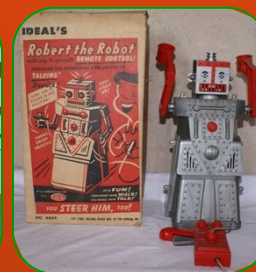

COLLECTIBLES, COINS & PAPER GOODS

Morgan & Peace Dollars - Sterling (Baskets, Cordials, Based Salt & Peppers, Napkin Rings, Dresser Set) - Wicker Baby Buggy- Abe Lincoln Brass Book Ends- Jug of Buttons- Jade Sunkist Juicer - Silver Plate (Gravy Boat, Butter, Casseroles, Wines, Servers, Champaign Bucket, Covered Cheese, Napkin Rings, Cream & Sugar, etc) - Last Supper Framed Pic - Willow Tree Angel - Hand Quilted Quits - Framed Silk Silhouettes - Broom Dolls - Brass Ram Head Book Ends - Santa Fe Paper Weight - Hats & Boxes - Hat Pins - Worlds Fair 1940 Ashtray - Cast Iron Fruit Door Stop - Vintage X-mas (Deluxe 58 Brand & Evergleam Stainless Alum. X-mas Tree, X-mas Pop-up Books,) - Paper Mache Jack-O-Lantern & Rabbit - Vintage Easter - USMS Uniform - Comic Books - 60's & 70's Sports Illustrated/Rolling Stones - Phillco Radio - 1987 World Series Paper Goods - US 1902 & 1943 Canteen - Hand Grenade Box

ANTIQUES & PRIMITIVES

Blackhawk Corn Sheller - Hanes - Square Butter Churn - Sad Irons - 1 gal Crock - Coffee Grinder - Oil Lamps - Bracket Lamps - Lard Press - Howe Platform Scale #2 - Hanging Scales - Kean Kutter Pitch Fork, Shovel & Food Processor